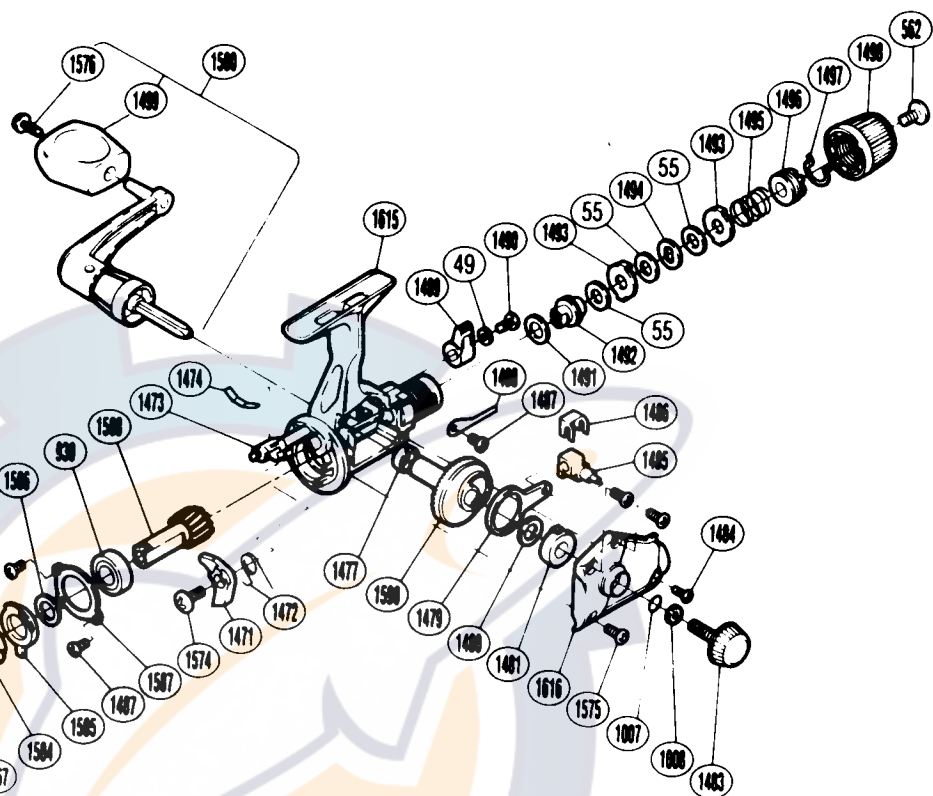

## FX-B100

### PARTS LIST

**PART # DESCRIPTION**

RD 0049	Lock Washer
RD 0055	Drag Washer "C(1)" (Black)
RD 0562	Drag Programmer Screw
RD 0780	Bail Arm
RD 0930	Ball Bearing
RD 1007	Lock Washer Retainer
RD 1008	Handle Lock Washer
RD 1302	Line Roller Screw
RD 1455	Spool Assembly
RD 1456	Main Shaft
RD 1457	Line Roller
RD 1458	Line Roller Washer
RD 1460	Bail Trip Cover
RD 1461	Bail Assembly
RD 1462	Lever Spring
RD 1463	Quick-Fire II Trigger
RD 1464	Bail Spring Cover
RD 1465	Bail Spring
RD 1466	Bail Trip Lever
RD 1467	Trip Lever Screw
RD 1471	Anti-Reverse Pawl

**PART # DESCRIPTION**

RD 1472	Anti-Reverse Pawl Spring
RD 1473	Anti-Reverse Cam
RD 1474	Anti-Reverse Cam Spring
RD 1477	Bushing B
RD 1479	Oscillating Arm
RD 1480	Drive Gear Washer
RD 1481	Bushing A
RD 1483	Handle Screw Cap
RD 1484	Side Cover Screw (B)
RD 1485	Oscillating Block
RD 1486	Oscillating Block Retainer
RD 1487	Drag Click Screw
RD 1488	Drag Click
RD 1489	Anti-Reverse Lever
RD 1490	Anti-Reverse Lever Screw
RD 1491	Drag Washer "H2"
RD 1492	Drag Shaft
RD 1493	Eared Washer "B"
RD 1494	Key Washer "A"
RD 1495	Drag Coil Spring
RD 1496	Pressure Screw

**PART # DESCRIPTION**

RD 1497	Hold Click Spring
RD 1498	Drag Knob
RD 1499	Handle Knob
RD 1500	Handle Assembly
RD 1571	Bail Trip Cam Screw
RD 1572	Bail Trip Cover Screw
RD 1573	Trigger Screw
RD 1574	Anti-Reverse Pawl Screw
RD 1575	Side Cover Screw (A)
RD 1576	Handle Knob Screw
RD 1581	Nut Lock Screw
RD 1582	Rotor Nut
RD 1584	Anti-Reverse Ratchet
RD 1585	Anti-Reverse Lock Out
RD 1586	Bushing Washer
RD 1587	Bearing Retainer
RD 1588	Pinion Gear
RD 1590	Drive Gear
RD 1614	Rotor
RD 1615	Body
RD 1616	Side Cover